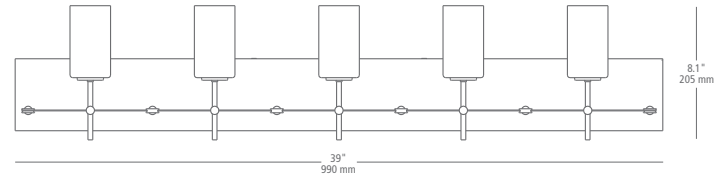

oliver 5-light bath

Metal base with brass pulleys and minimal glass shades. Mounts up only. Includes (5) G9 base 60 watt halogen lamps. ADA compliant. 120v.

		OP opal		2G G9 5x60w	
type	model	color	finish	lamp	
HW	6685	OP	SC	2G	
HW halogen			BZ bronze/brass PC polished chrome/brass SC satin nickel/brass		

wall projection 4" / 101 mm

© 2012 LBL Lighting. All rights reserved. The "LBL Lighting" graphic is a registered trademark of LBL Lighting. LBL Lighting reserves the right to change specifications for product improvements without notification.